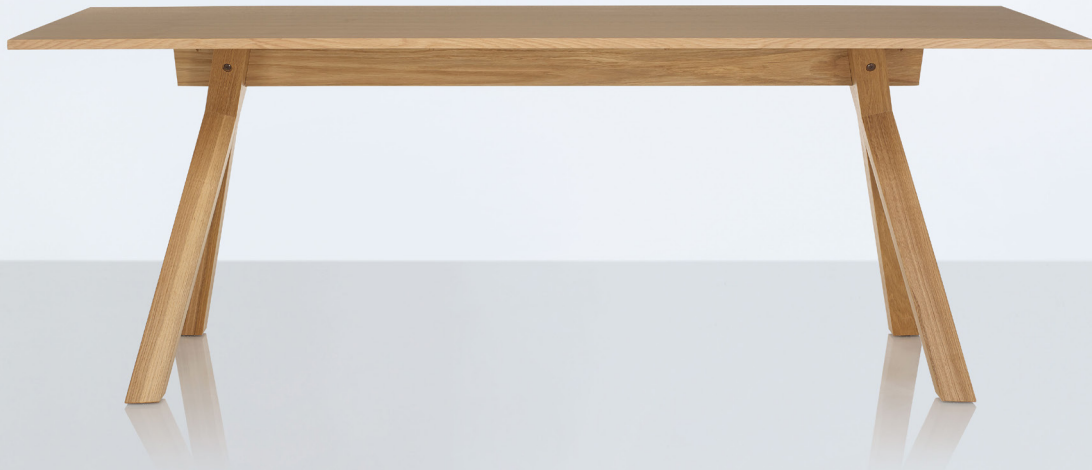

V Table

Simon Pengelly

Technical

Simon Pengelly's V table is a simple and versatile table with solid timber legs. Pengelly's design approach is rooted in a desire to create products with craft and soul, the V table continues this tradition, combining simplicity of form with the natural beauty of timber. Available in two sizes with either solid oak legs and oak veneered top, or solid beech legs with laminated top and beech lipping.

Materials

Top	MDF laminated top in black or white with beech lipping or MDF with oak veneer and solid oak lipping
Legs	Solid beech legs (with laminate top) or solid oak (with oak top)

V Table

VTA001

Height (mm) 710
Width (mm) 2000
Depth (mm) 850

V Table

VTA002

Height (mm) 710
Width (mm) 2400
Depth (mm) 1000

Finishes

The finishes shown are our standard finishes, if you wish to specify any finish other than these options please contact us to discuss your requirements. Please note that colours are for reference only.

Table Top

Oak with Oak Lipping

Black Laminate With Beech Lipping

White Laminate With Beech Lipping

Base

Solid Oak

Solid Beech