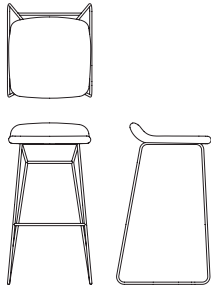

Multi Stool

Michael Sodeau

Technical

The Multi stool comes in two heights, for bar or table, with a visually and physically light, brushed chrome ski base that enables the stool to sit comfortably in a diverse range of schemes. Multi has an FSC certified ply shell that can be upholstered in a wide range of fabrics or leathers. Multi is a truly multi functional piece with a broad appeal.

Materials

Shell	FSC ply shell
Ski Base	Satin chrome steel rod with nylon glides
Foam	CME foam
Upholstery	Available in a wide range of fabrics and leathers or your own fabric (COM)

High Stool

MULC005

Height(mm) 870/820
Width (mm) 520
Depth (mm) 470

Low Stool

MULC006

Height(mm) 720/670
Width (mm) 520
Depth (mm) 470

Finishes

The finishes shown are our standard finishes, if you wish to specify any finish other than these options please contact us to discuss your requirements. Please note that colours are for reference only.