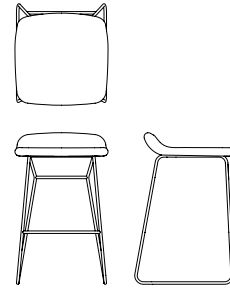

Multi Stool

Michael Sodeau

Technical

The Multi stool comes in two heights, for bar or table, with a visually and physically light, brushed chrome ski base that enables the stool to sit comfortably in a diverse range of schemes. Multi has an FSC certified ply shell that can be upholstered in a wide range of fabrics or leathers. Multi is a truly multi functional piece with a broad appeal.

Materials

Shell	FSC ply shell
Ski Base	Satin chrome steel rod with nylon glides
Foam	CME foam
Upholstery	Available in a wide range of fabrics and leathers or your own fabric (COM)

High Stool

MULC005

Height(mm) 870/820
Width (mm) 520
Depth (mm) 470

Low Stool

MULC006

Height(mm) 720/670
Width (mm) 520
Depth (mm) 470

Finishes

The finishes shown are our standard finishes, if you wish to specify any finish other than these options please contact us to discuss your requirements. Please note that colours are for reference only.