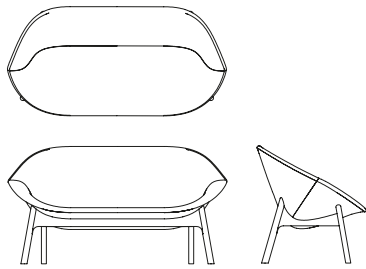

## Lily Sofa

LIL004

Height (mm) 805/375

Width (mm) 1500

Depth (mm) 755

---