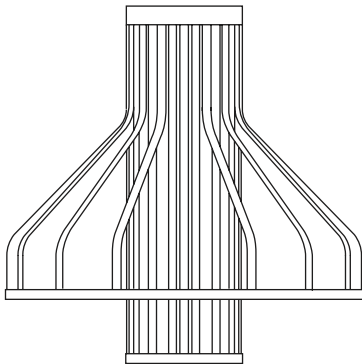

Prd

Fibre Light Funnel

Designer - Jamie McLellan/ Year 2014

The Fibre Light Funnel is a large lightweight feature pendant lamp, constructed entirely from carbon fibre. Radiating carbon strips of near zero thickness peel away from each other, creating depth and volume in what is a very unique and lightweight piece. A central, stamen like acrylic diffuser distributes the light evenly from within.

Handmade in New Zealand.

Resident

Resident Headquarters
61 Upper Queen Street
Newton Auckland New Zealand
Ph +64 9 601 9241
www.resident.co.nz

Prd

65mm (2.55")

EU Ceiling Rose

100mm (3.93")

45mm (1.77")

USA Ceiling Rose

126mm (4.9")

Pendant Shade

570mm (22.44")

∅ 590mm (23.22")

Product Description

Pendant Light

Product Code
FIB002

Materials
Carbon Fibre

Colour Options
Frame - Black
Cable - Black
Canopy - Black

Bulb Specs
Bulb Holder - E27
LED 8W bulb included except in USA

Packaging Dimensions
W 60 x D 59 x H 62cm
W 23.62 x D 23.22 x H 24.40inch
CBM - 0.219/CBF - 7.75