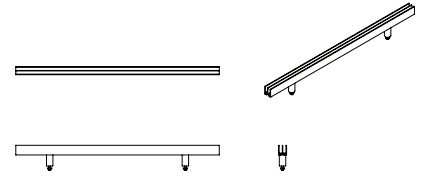

Accessory rail - extension

EAR007
Width 1200
Depth 48
Height 57

EAR009
Width 1400
Depth 48
Height 57

EAR011
Width 1600
Depth 48
Height 57