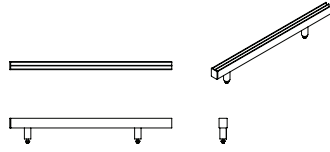

#### Accessory rail

EAR001  
Width 700  
Depth 48  
Height 57

EAR002  
Width 900  
Depth 48  
Height 57

EAR003  
Width 1100  
Depth 48  
Height 57

EAR004  
Width 1300  
Depth 48  
Height 57

EAR005  
Width 1500  
Depth 48  
Height 57