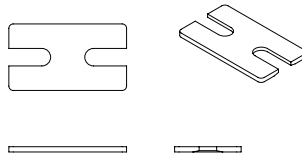

Table lid**

EDA001
Width 269
Depth 152
Height 12/18