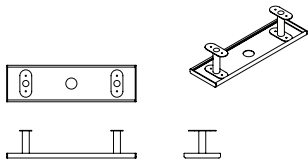

#### Accessory rail

EAR001  
Width 700  
Depth 48  
Height 57

EAR002  
Width 900  
Depth 48  
Height 57

EAR003  
Width 1100  
Depth 48  
Height 57

EAR004  
Width 1300  
Depth 48  
Height 57

EAR005  
Width 1500  
Depth 48  
Height 57

#### Accessory rail - starter/end

EAR006  
Width 950  
Depth 48  
Height 57

EAR008  
Width 1150  
Depth 48  
Height 57

EAR010  
Width 1350  
Depth 48  
Height 57

#### Accessory rail - extension

EAR007  
Width 1200  
Depth 48  
Height 57

EAR009  
Width 1400  
Depth 48  
Height 57

EAR011  
Width 1600  
Depth 48  
Height 57