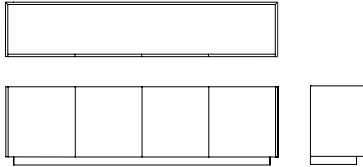

### Materials

Carcass	MDF carcass available in RAL 9016 Traffic White with natural oak veneered MDF top
Doors	Satin lacquer in standard colours
Feet	Natural oak plinth

---

### Small Credenza

ASI001

Height (mm) 490  
Width (mm) 1700  
Depth (mm) 340

### Medium Credenza

ASI002

Height (mm) 693  
Width (mm) 1700  
Depth (mm) 340

---