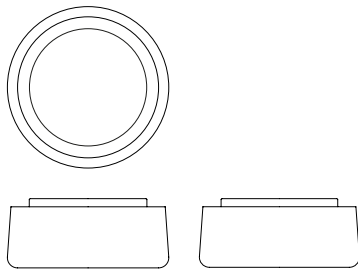

### Technical

A trio of tables crafted from 100% recycled cork with a section removed to allow for storage, Art, Abe and Arne have much in common with one another but perform distinctly different roles. Art is the smallest and functions best as a side table with an angled cut out, perfect for a book or two. Abe works well as an end table with horizontal storage section. Arne is the largest of the three, happiest as a coffee table with a concentric cut out that is ideal for magazines. When grouped together the tables appear to take on their own characters, similar yet individual, like a group of relatives.

### Art Table

ART001

Height (mm) 420  
Width (mm) 346  
Depth (mm) 346

### Abe Table

ABE001

Height (mm) 400  
Width (mm) 500  
Depth (mm) 500

### Arne Table

ARN001

Height (mm) 340  
Width (mm) 793  
Depth (mm) 793

---